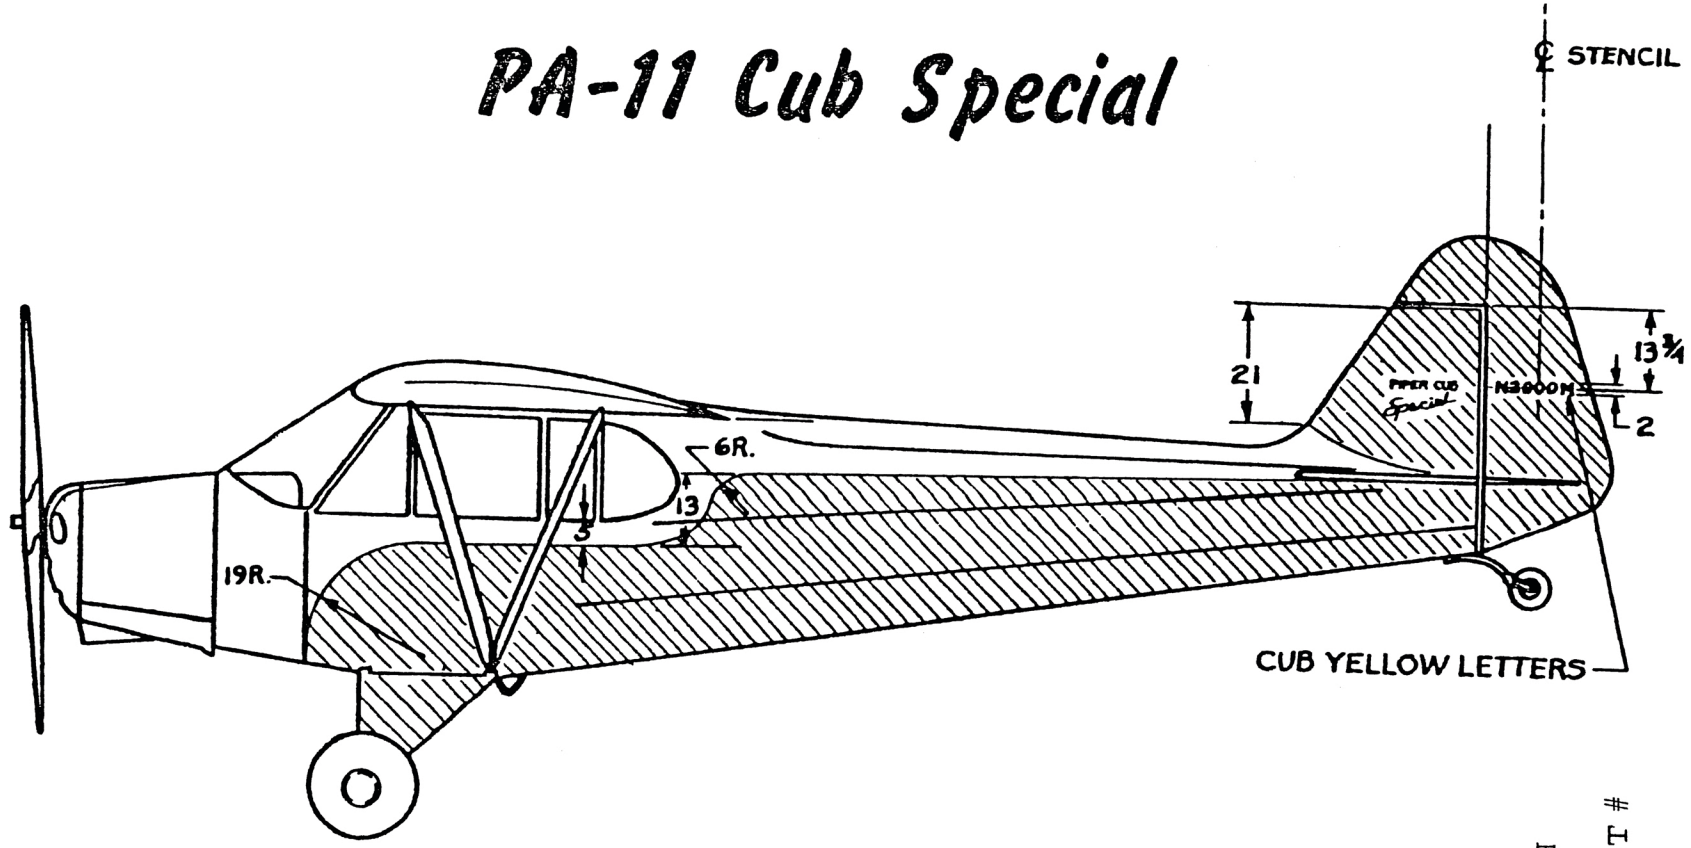

# PA-11 Cub Special

PA-11 CUB SPECIAL  
ORIGINAL PAINT COLORS - RANDOLPH

COLOR RANDOLPH PAINT #

Sport Yellow M9521

Piper Blue Q 1920

Toledo Brown Q 7360